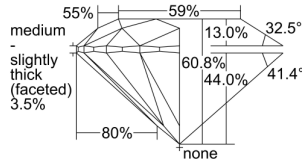

GIA®

FACSIMILE

GIA REPORT 3295009701

Verify this report at GIA.edu

GIA NATURAL DIAMOND DOSSIER®

May 09, 2018
GIA Report Number 3295009701
Shape and Cutting Style ..... Round Brilliant
Measurements ..... 5.18 - 5.20 x 3.16 mm

GRADING RESULTS

Carat Weight ..... 0.51 carat
Color Grade ..... F
Clarity Grade SI2
Cut Grade ..... Excellent

ADDITIONAL GRADING INFORMATION

Polish ..... Excellent
Symmetry ..... Excellent
Fluorescence ..... Faint
Clarity Characteristics ..... Cloud
Inscription(s): GIA 3295009701

PROPORTIONS

Profile to actual proportions

GRADING SCALES

GIA COLOR SCALE	GIA CLARITY SCALE	GIA CUT SCALE	
D	FLAWLESS	EXCELLENT	
E	INTERNALLY FLAWLESS		
F		VVS₁	VERY GOOD
G	VVS₂		
H	VS₁	GOOD	
I	VS₂		
J	SI₁	FAIR	
K	SI₂		
L	I₁	POOR	
M			
N			
O	I₂		
P			
Q			
R	I₃		
S			
T			
U			
V			
W			
X			
Y			
Z