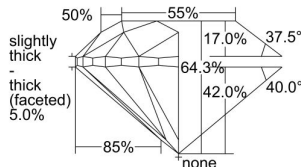

GIA®

FACSIMILE

GIA REPORT 6422241859

Verify this report at GIA.edu

GIA NATURAL DIAMOND DOSSIER®

February 04, 2022
GIA Report Number **6422241859**
Shape and Cutting Style ..... **Round Brilliant**
Measurements ..... **5.54 - 5.58 x 3.57 mm**

GRADING RESULTS

Carat Weight ..... **0.70 carat**
Color Grade ..... **E**
Clarity Grade **VS1**
Cut Grade ..... **Very Good**

ADDITIONAL GRADING INFORMATION

Polish ..... **Excellent**
Symmetry ..... **Excellent**
Fluorescence ..... **None**
Clarity Characteristics ..... **Crystal**
Inscription(s): **GIA 6422241859**

PROPORTIONS

Profile to actual proportions

GRADING SCALES

GIA COLOR SCALE

COLOURESS	D
	E
	F
	G
	H
	I
	J
NEAR COLOURESS	K
	L
Faint	M
	N
	O
	P
Very Light	R
	S
	T
	U
	V
Light	W
	X
	Y
	Z

GIA CLARITY SCALE

VERY VERY SLIGHTLY INCLUDED	FLAWLESS
	INTERNALLY FLAWLESS
VERY SLIGHTLY INCLUDED	VVS₁
	VVS₂
SLIGHTLY INCLUDED	VS₁
	VS₂
INCLUDED	SI₁
	SI₂
	I₁
	I₂
	I₃

GIA CUT SCALE

EXCELLENT
VERY GOOD
GOOD
FAIR
POOR