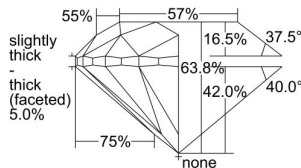

GIA®

FACSIMILE

GIA REPORT 3415207713

Verify this report at GIA.edu

GIA NATURAL DIAMOND DOSSIER®

November 11, 2021
GIA Report Number 3415207713
Shape and Cutting Style ..... Round Brilliant
Measurements ..... 5.54 - 5.58 x 3.55 mm

GRADING RESULTS

Carat Weight ..... 0.71 carat
Color Grade ..... F
Clarity Grade VS2
Cut Grade ..... Very Good

ADDITIONAL GRADING INFORMATION

Polish ..... Excellent
Symmetry ..... Excellent
Fluorescence ..... None
Clarity Characteristics ..... Crystal
Inscription(s): GIA 3415207713

PROPORTIONS

Profile to actual proportions

GRADING SCALES

GIA COLOR SCALE

COLOURESS	D
	E
	F
	G
	H
	I
	J
NEAR COLOURESS	K
	L
Faint	M
	N
	O
	P
Very Light	R
	S
	T
	U
	V
Light	W
	X
	Y
	Z

GIA CLARITY SCALE

FLAWLESS	VERY VERY SLIGHTLY INCLUDED	VVS₁	VVS₂	VS₁	VS₂	SI₁	SI₂	I₁	I₂	I₃	
											VERY SLIGHTLY INCLUDED
INTERNALLY FLAWLESS											

GIA CUT SCALE

EXCELLENT
VERY GOOD
GOOD
FAIR
POOR