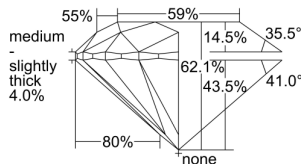

GIA®

FACSIMILE

GIA REPORT 1295872281

Verify this report at GIA.edu

GIA NATURAL DIAMOND DOSSIER®

July 20, 2018
GIA Report Number 1295872281
Shape and Cutting Style ..... Round Brilliant
Measurements ..... 5.41 - 5.43 x 3.36 mm

GRADING RESULTS

Carat Weight ..... 0.61 carat
Color Grade ..... K
Clarity Grade VS2
Cut Grade ..... Excellent

ADDITIONAL GRADING INFORMATION

Polish ..... Excellent
Symmetry ..... Excellent
Fluorescence ..... Faint
Clarity Characteristics ..... Cloud
Inscription(s): GIA 1295872281

PROPORTIONS

Profile to actual proportions

GRADING SCALES

GIA COLOR SCALE	GIA CLARITY SCALE	GIA CUT SCALE	
D	FLAWLESS	EXCELLENT	
E	INTERNALLY FLAWLESS		
F		VVS₁	VERY GOOD
G	VVS₂		
H	VS₁	GOOD	
I	VS₂		
J	SI₁	FAIR	
K	SI₂		
L	I₁	POOR	
M	I₂		
N	I₃		
O			
P			
Q			
R			
S			
T			
U			
V			
W			
X			
Y			
Z