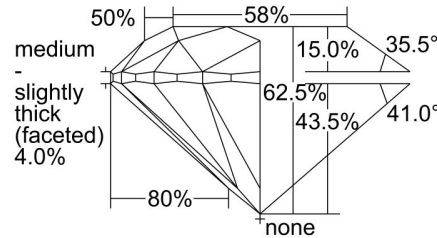

GIA NATURAL DIAMOND GRADING REPORT

August 03, 2023  
 GIA Report Number ..... 3475256441  
 Shape and Cutting Style ..... Round Brilliant  
 Measurements ..... 7.29 - 7.34 x 4.57 mm

GRADING RESULTS

Carat Weight ..... 1.51 carat  
 Color Grade ..... F  
 Clarity Grade ..... VVS2  
 Cut Grade ..... Excellent

PROPORTIONS

Profile to actual proportions

CLARITY CHARACTERISTICS

KEY TO SYMBOLS\*

- Feather
- Pinpoint

\* Red symbols denote internal characteristics (inclusions). Green or black symbols denote external characteristics (blemishes). Diagram is an approximate representation of the diamond, and symbols shown indicate type, position, and approximate size of clarity characteristics. All clarity characteristics may not be shown. Details of finish are not shown.