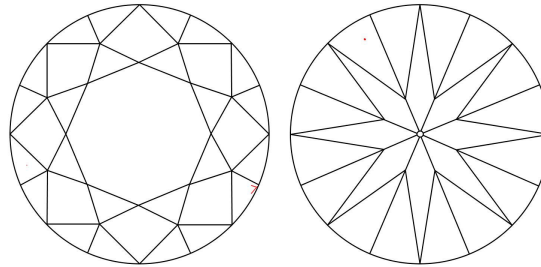

PROPORTIONS

Profile to actual proportions

CLARITY CHARACTERISTICS

KEY TO SYMBOLS\*

- Feather
- Pinpoint

\* Red symbols denote internal characteristics (inclusions). Green or black symbols denote external characteristics (blemishes). Diagram is an approximate representation of the diamond, and symbols shown indicate type, position, and approximate size of clarity characteristics. All clarity characteristics may not be shown. Details of finish are not shown.