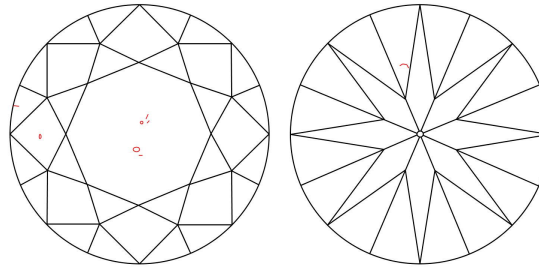

Profile to actual proportions

CLARITY CHARACTERISTICS

KEY TO SYMBOLS\*

- Crystal
- ~ Feather
- \\ Needle

\* Red symbols denote internal characteristics (inclusions). Green or black symbols denote external characteristics (blemishes). Diagram is an approximate representation of the diamond, and symbols shown indicate type, position, and approximate size of clarity characteristics. All clarity characteristics may not be shown. Details of finish are not shown.