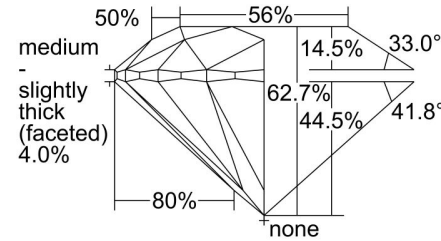

GIA NATURAL DIAMOND GRADING REPORT

March 08, 2024  
 GIA Report Number ..... 6485772785  
 Shape and Cutting Style ..... Round Brilliant  
 Measurements ..... 6.46 - 6.51 x 4.06 mm

GRADING RESULTS

Carat Weight ..... 1.04 carat  
 Color Grade ..... J  
 Clarity Grade ..... VS1  
 Cut Grade ..... Excellent

Profile to actual proportions

CLARITY CHARACTERISTICS

KEY TO SYMBOLS\*

- Crystal
- ~ Feather
- \\ Needle

\* Red symbols denote internal characteristics (inclusions). Green or black symbols denote external characteristics (blemishes). Diagram is an approximate representation of the diamond, and symbols shown indicate type, position, and approximate size of clarity characteristics. All clarity characteristics may not be shown. Details of finish are not shown.