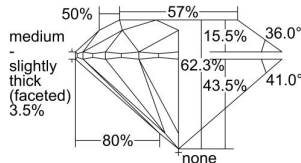

GIA®

FACSIMILE

GIA REPORT 2377734209

Verify this report at GIA.edu

GIA NATURAL DIAMOND DOSSIER®

February 19, 2021
GIA Report Number 2377734209
Shape and Cutting Style ..... Round Brilliant
Measurements ..... 5.99 - 6.02 x 3.74 mm

GRADING RESULTS

Carat Weight ..... 0.83 carat
Color Grade ..... D
Clarity Grade S11
Cut Grade ..... Excellent

ADDITIONAL GRADING INFORMATION

Polish ..... Excellent
Symmetry ..... Excellent
Fluorescence ..... Faint
Clarity Characteristics ..... Crystal
Inscription(s): GIA 2377734209

PROPORTIONS

Profile to actual proportions

GRADING SCALES

GIA COLOR SCALE

COLORESS	D
	E
	F
	G
	H
	I
	J
NEAR COLORESS	K
	L
FAIN	M
	N
	O
	P
VERY FAINT	Q
	R
	S
	T
	U
	V
	W
	X
	Y
LIGHT	Z

GIA CLARITY SCALE

VERY VERY SLIGHTLY INCLUDED	FLAWLESS
	INTERNALLY FLAWLESS
VERY SLIGHTLY INCLUDED	VVS₁
	VVS₂
SLIGHTLY INCLUDED	VS₁
	VS₂
INCLUDED	SI₁
	SI₂
	I₁
	I₂
	I₃

GIA CUT SCALE

EXCELLENT
VERY GOOD
GOOD
FAIR
POOR