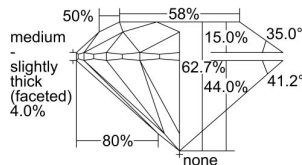

GIA®

FACSIMILE

GIA REPORT

5413423871

Verify this report at GIA.edu

GIA NATURAL DIAMOND DOSSIER®

November 29, 2021
GIA Report Number 5413423871
Shape and Cutting Style ..... Round Brilliant
Measurements ..... 4.92 - 4.96 x 3.10 mm

GRADING RESULTS

Carat Weight ..... 0.47 carat
Color Grade ..... H
Clarity Grade VVS2
Cut Grade ..... Excellent

ADDITIONAL GRADING INFORMATION

Polish ..... Excellent
Symmetry ..... Excellent
Fluorescence ..... None
Clarity Characteristics ..... Indented Natural
Inscription(s): GIA 5413423871

PROPORTIONS

Profile to actual proportions

GRADING SCALES

GIA COLOR SCALE	GIA CLARITY SCALE	GIA CUT SCALE
D	FLAWLESS	EXCELLENT
E	FLAWLESS	
F	INTERNALLY FLAWLESS	VERY GOOD
G	FLAWLESS	
H	VVS₁	GOOD
I	VVS₂	
J	VS₁	FAIR
K	VS₂	
L	SI₁	POOR
M	SI₂	
N	I₁	
O	I₂	
P	I₃	
Q		
R		
S		
T		
U		
V		
W		
X		
Y		
Z