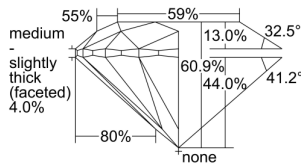

GIA®

FACSIMILE

GIA REPORT 1413206094

Verify this report at GIA.edu

GIA NATURAL DIAMOND DOSSIER®

November 08, 2021
GIA Report Number 1413206094
Shape and Cutting Style ..... Round Brilliant
Measurements ..... 4.74 - 4.78 x 2.90 mm

GRADING RESULTS

Carat Weight ..... 0.40 carat
Color Grade L
Clarity Grade VS1
Cut Grade ..... Excellent

ADDITIONAL GRADING INFORMATION

Polish ..... Excellent
Symmetry ..... Excellent
Fluorescence ..... Faint
Clarity Characteristics..... Crystal, Needle, Pinpoint, Cloud
Inspection(s): GIA 1413206094

PROPORTIONS

Profile to actual proportions

GRADING SCALES

GIA COLOR SCALE

COLORESS	D
	E
	F
	G
	H
	I
	J
NEAR COLORESS	K
	L
FAIN	M
	N
	O
	P
	R
VERY LIGHT	S
	T
	U
	V
	W
	X
	Y
LIGHT	Z

GIA CLARITY SCALE

	FLAWLESS
	INTERNALLY FLAWLESS
VERY VERY SLIGHTLY INCLUDED	VVS₁
	VVS₂
VERY SLIGHTLY INCLUDED	VS₁
	VS₂
SLIGHTLY INCLUDED	SI₁
	SI₂
	I₁
	I₂
INCLUDED	I₃

GIA CUT SCALE

	EXCELLENT
	VERY GOOD
	GOOD
	FAIR
	POOR