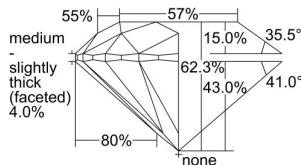

GIA®

FACSIMILE

GIA REPORT 7306414585

Verify this report at GIA.edu

GIA NATURAL DIAMOND DOSSIER®

August 30, 2018
GIA Report Number 7306414585
Shape and Cutting Style ..... Round Brilliant
Measurements ..... 4.48 - 4.50 x 2.80 mm

GRADING RESULTS

Carat Weight ..... 0.35 carat
Color Grade ..... F
Clarity Grade SI2
Cut Grade ..... Excellent

ADDITIONAL GRADING INFORMATION

Polish ..... Excellent
Symmetry ..... Excellent
Fluorescence ..... None
Clarity Characteristics ..... Cloud, Crystal
Inscription(s): GIA 7306414585

PROPORTIONS

Profile to actual proportions

GRADING SCALES

GIA COLOR SCALE

COLORED	D
	E
	F
	G
	H
	I
	J
NEAR COLORLESS	K
	L
FAIN	M
	N
	O
	P
VERY LIGHT	Q
	R
	S
	T
	U
	V
	W
	X
	Y
LIGHT	Z

GIA CLARITY SCALE

FLAWLESS	VERY VERY SLIGHTLY INCLUDED	VVS₁	VVS₂	VERY SLIGHTLY INCLUDED	VS₁	VS₂	SLIGHTLY INCLUDED	SI₁	SI₂	I₁	I₂	I₃	
													INTERNALLY FLAWLESS

GIA CUT SCALE

EXCELLENT
VERY GOOD
GOOD
FAIR
POOR