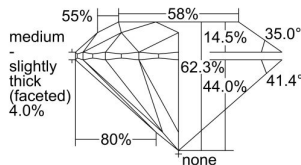

GIA®

FACSIMILE

GIA REPORT

1415205286

Verify this report at GIA.edu

GIA NATURAL DIAMOND DOSSIER®

November 08, 2021
GIA Report Number **1415205286**
Shape and Cutting Style ..... **Round Brilliant**
Measurements ..... **4.31 - 4.34 x 2.69 mm**

GRADING RESULTS

Carat Weight ..... **0.31 carat**
Color Grade ..... **I**
Clarity Grade **VS2**
Cut Grade ..... **Excellent**

ADDITIONAL GRADING INFORMATION

Polish ..... **Excellent**
Symmetry ..... **Excellent**
Fluorescence ..... **None**
Clarity Characteristics ..... **Cloud, Crystal**
Inscription(s): **GIA 1415205286**

PROPORTIONS

GRADING SCALES

GIA COLOR SCALE

COLORED	D
	E
	F
	G
	H
	I
	J
NEAR COLORLESS	K
	L
	M
	N
	O
	P
	R
	S
	T
	U
	V
	W
	X
	Y
	Z

GIA CLARITY SCALE

GIA CUT SCALE

EXCELLENT
VERY GOOD
GOOD
FAIR
POOR