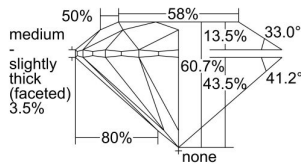

GIA®

FACSIMILE

GIA REPORT 1495516844

Verify this report at GIA.edu

GIA NATURAL DIAMOND DOSSIER®

May 30, 2024
GIA Report Number 1495516844
Shape and Cutting Style ..... Round Brilliant
Measurements ..... 4.46 - 4.48 x 2.71 mm

GRADING RESULTS

Carat Weight ..... 0.33 carat
Color Grade I
Clarity Grade VS1
Cut Grade ..... Excellent

ADDITIONAL GRADING INFORMATION

Polish ..... Excellent
Symmetry ..... Excellent
Fluorescence ..... None
Clarity Characteristics ..... Feather, Pinpoint
Inscription(s): GIA 1495516844

PROPORTIONS

Profile to actual proportions

GRADING SCALES

GIA COLOR SCALE	GIA CLARITY SCALE	GIA CUT SCALE	
D	FLAWLESS	EXCELLENT	
E	INTERNALLY FLAWLESS		
F		VVS₁	VERY GOOD
G	VVS₂		
H	VS₁	GOOD	
I	VS₂		
J	SI₁	FAIR	
K	SI₂		
L	I₁	POOR	
M	I₂		
N	I₃		
O