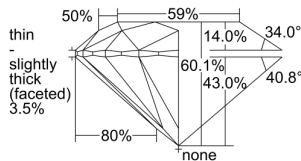

GIA®

FACSIMILE

GIA REPORT 2484044661

Verify this report at GIA.edu

GIA NATURAL DIAMOND DOSSIER®

November 08, 2023
GIA Report Number **2484044661**
Shape and Cutting Style ..... **Round Brilliant**
Measurements ..... **4.38 - 4.41 x 2.64 mm**

GRADING RESULTS

Carat Weight ..... **0.31 carat**
Color Grade ..... **K**
Clarity Grade **VS2**
Cut Grade ..... **Excellent**

ADDITIONAL GRADING INFORMATION

Polish ..... **Excellent**
Symmetry ..... **Excellent**
Fluorescence ..... **Faint**
Clarity Characteristics ..... **Crystal**
Inscription(s): **GIA 2484044661**

PROPORTIONS

GRADING SCALES

GIA COLOR SCALE	GIA CLARITY SCALE	GIA CUT SCALE	
D	FLAWLESS	EXCELLENT	
E	INTERNALLY FLAWLESS		
F		VVS₁	VERY GOOD
G	VVS₂		
H	VS₁	GOOD	
I	VS₂		
J	SI₁	FAIR	
K	SI₂		
L	I₁	POOR	
M	I₂		
N	I₃		
O			
P			
Q			
R			
S			
T			
U			
V			
W			
X			
Y			
Z