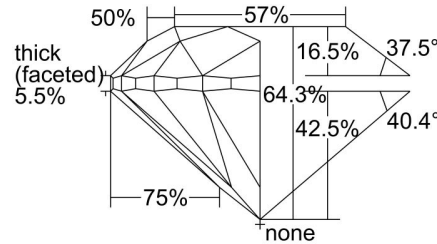

GIA NATURAL DIAMOND GRADING REPORT

October 11, 2022  
 GIA Report Number ..... 1445911196  
 Shape and Cutting Style ..... Round Brilliant  
 Measurements ..... 6.24 - 6.28 x 4.03 mm

GRADING RESULTS

Carat Weight ..... 1.02 carat  
 Color Grade ..... I  
 Clarity Grade ..... VS2  
 Cut Grade ..... Very Good

PROPORTIONS

Profile to actual proportions

CLARITY CHARACTERISTICS

KEY TO SYMBOLS\*

- Crystal
- ◡ Indented Natural
- ~ Feather
- △ Natural
- ◑ Cavity
- Pinpoint

\* Red symbols denote internal characteristics (inclusions). Green or black symbols denote external characteristics (blemishes). Diagram is an approximate representation of the diamond, and symbols shown indicate type, position, and approximate size of clarity characteristics. All clarity characteristics may not be shown. Details of finish are not shown.