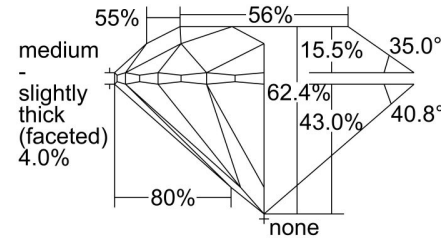

**GIA NATURAL DIAMOND GRADING REPORT**

September 03, 2018

GIA Report Number ..... 6302452080

Shape and Cutting Style ..... Round Brilliant

Measurements ..... 6.46 - 6.49 x 4.04 mm

**GRADING RESULTS**

Carat Weight ..... 1.04 carat

Color Grade ..... F

Clarity Grade ..... SI2

Cut Grade ..... Excellent

**ADDITIONAL GRADING INFORMATION**

Polish ..... Excellent

Symmetry ..... Very Good

Fluorescence ..... None

Inscription(s): GIA 6302452080

**Comments:** Additional twinning wisps, clouds and surface graining are not shown.

**PROPORTIONS**

Profile to actual proportions

**CLARITY CHARACTERISTICS**

**KEY TO SYMBOLS\***

-  Twinning Wisp
-  Feather
-  Indented Natural
-  Natural

\* Red symbols denote internal characteristics (inclusions). Green or black symbols denote external characteristics (blemishes). Diagram is an approximate representation of the diamond, and symbols shown indicate type, position, and approximate size of clarity characteristics. All clarity characteristics may not be shown. Details of finish are not shown.