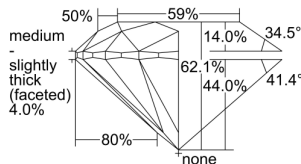

GIA®

FACSIMILE

GIA REPORT 2416140637

Verify this report at GIA.edu

GIA NATURAL DIAMOND DOSSIER®

November 02, 2021
GIA Report Number 2416140637
Shape and Cutting Style ..... Round Brilliant
Measurements ..... 4.78 - 4.80 x 2.97 mm

GRADING RESULTS

Carat Weight ..... 0.42 carat
Color Grade ..... J
Clarity Grade VS2
Cut Grade ..... Excellent

ADDITIONAL GRADING INFORMATION

Polish ..... Excellent
Symmetry ..... Excellent
Fluorescence ..... None
Clarity Characteristics ..... Crystal, Cloud
Inscription(s): GIA 2416140637

PROPORTIONS

Profile to actual proportions

GRADING SCALES

GIA COLOR SCALE	GIA CLARITY SCALE	GIA CUT SCALE	
D	FLAWLESS	EXCELLENT	
E	INTERNALLY FLAWLESS		
F		VVS₁	VERY GOOD
G	VVS₂		
H	VS₁	GOOD	
I	VS₂		
J	SI₁	FAIR	
K	SI₂		
L	I₁	POOR	
M	I₂		
N	I₃		
O			
P			
Q			
R			
S			
T			
U			
V			
W			
X			
Y			
Z