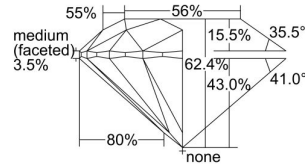

GIA®

FACSIMILE

GIA REPORT 1308413851

Verify this report at GIA.edu

GIA NATURAL DIAMOND DOSSIER®

August 30, 2018
GIA Report Number 1308413851
Shape and Cutting Style ..... Round Brilliant
Measurements ..... 5.43 - 5.46 x 3.40 mm

GRADING RESULTS

Carat Weight ..... 0.62 carat
Color Grade ..... K
Clarity Grade S11
Cut Grade ..... Excellent

ADDITIONAL GRADING INFORMATION

Polish ..... Excellent
Symmetry ..... Excellent
Fluorescence ..... Faint
Clarity Characteristics ..... Cloud
Inscription(s): GIA 1308413851

PROPORTIONS

Profile to actual proportions

GRADING SCALES

GIA COLOR SCALE	GIA CLARITY SCALE	GIA CUT SCALE	
D	FLAWLESS	EXCELLENT	
E	INTERNALLY FLAWLESS		
F		VVS₁	VERY GOOD
G	VVS₂		
H	VS₁	GOOD	
I	VS₂		
J	S1₁	FAIR	
K	S1₂		
L	I₁	POOR	
M	I₂		
N	I₃		
O			
P			
Q			
R			
S			
T			
U			
V			
W			
X			
Y			
Z