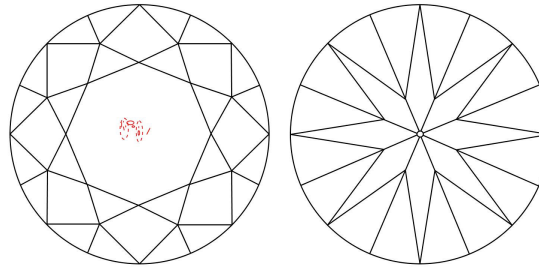

ADDITIONAL GRADING INFORMATION

Polish ..... Excellent  
 Symmetry ..... Excellent  
 Fluorescence ..... Faint  
 Inscription(s): GIA 5476258228  
 Comments: Pinpoints are not shown.

PROPORTIONS

Profile to actual proportions

CLARITY CHARACTERISTICS

KEY TO SYMBOLS\*

- Crystal
- ⊗ Cloud
- ∖ Needle

\* Red symbols denote internal characteristics (inclusions). Green or black symbols denote external characteristics (blemishes). Diagram is an approximate representation of the diamond, and symbols shown indicate type, position, and approximate size of clarity characteristics. All clarity characteristics may not be shown. Details of finish are not shown.