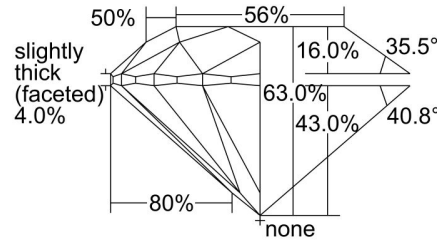

GIA NATURAL DIAMOND GRADING REPORT

August 04, 2023  
 GIA Report Number ..... 5476258228  
 Shape and Cutting Style ..... Round Brilliant  
 Measurements ..... 7.98 - 8.03 x 5.04 mm

GRADING RESULTS

Carat Weight ..... 2.01 carat  
 Color Grade ..... K  
 Clarity Grade ..... VS2  
 Cut Grade ..... Excellent

ADDITIONAL GRADING INFORMATION

Polish ..... Excellent  
 Symmetry ..... Excellent  
 Fluorescence ..... Faint  
 Inscription(s): GIA 5476258228  
 Comments: Pinpoints are not shown.

PROPORTIONS

Profile to actual proportions

CLARITY CHARACTERISTICS

KEY TO SYMBOLS\*

- Crystal
- ⊗ Cloud
- ∖ Needle

\* Red symbols denote internal characteristics (inclusions). Green or black symbols denote external characteristics (blemishes). Diagram is an approximate representation of the diamond, and symbols shown indicate type, position, and approximate size of clarity characteristics. All clarity characteristics may not be shown. Details of finish are not shown.