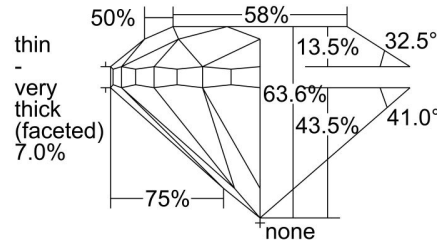

GIA DIAMOND GRADING REPORT

July 29, 2015  
 GIA Report Number ..... 1176249205  
 Shape and Cutting Style ..... Round Brilliant  
 Measurements ..... 6.21 - 6.25 x 3.96 mm

GRADING RESULTS

Carat Weight ..... 1.00 carat  
 Color Grade ..... I  
 Clarity Grade ..... VS2  
 Cut Grade ..... Good

ADDITIONAL GRADING INFORMATION

Polish ..... Good  
 Symmetry ..... Very Good  
 Fluorescence ..... None  
 Inscription(s): ~~130~~ 3094124U  
 Comments: Additional clouds are not shown.

PROPORTIONS

Profile to actual proportions

CLARITY CHARACTERISTICS

KEY TO SYMBOLS\*

- Feather
- Cloud
- Crystal
- Cavity
- Indented Natural
- Extra Facet

\* Red symbols denote internal characteristics (inclusions). Green or black symbols denote external characteristics (blemishes). Diagram is an approximate representation of the diamond, and symbols shown indicate type, position, and approximate size of clarity characteristics. All clarity characteristics may not be shown. Details of finish are not shown.