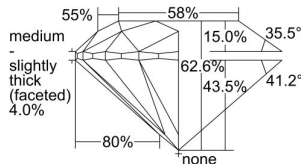

GIA®

FACSIMILE

GIA REPORT 7293858263

Verify this report at GIA.edu

GIA NATURAL DIAMOND DOSSIER®

July 23, 2018
GIA Report Number 7293858263
Shape and Cutting Style ..... Round Brilliant
Measurements ..... 5.75 - 5.77 x 3.61 mm

GRADING RESULTS

Carat Weight ..... 0.74 carat
Color Grade ..... K
Clarity Grade SI2
Cut Grade ..... Excellent

ADDITIONAL GRADING INFORMATION

Polish ..... Excellent
Symmetry ..... Excellent
Fluorescence ..... Faint
Clarity Characteristics ..... Cloud, Crystal
Inscription(s): GIA 7293858263

PROPORTIONS

Profile to actual proportions

GRADING SCALES

GIA COLOR SCALE	GIA CLARITY SCALE	GIA CUT SCALE	
D	FLAWLESS	EXCELLENT	
E	INTERNALLY FLAWLESS		
F		VVS₁	VERY GOOD
G	VVS₂		
H	VS₁	GOOD	
I	VS₂		
J	SI₁	FAIR	
K	SI₂		
L	I₁	POOR	
M	I₂		
N	I₃		
O			
P			
Q			
R			
S			
T			
U			
V			
W			
X			
Y			
Z