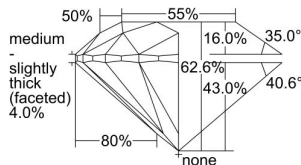

GIA®

FACSIMILE

GIA REPORT 6422765339

Verify this report at GIA.edu

GIA NATURAL DIAMOND DOSSIER®

March 23, 2022
GIA Report Number **6422765339**
Shape and Cutting Style ..... **Round Brilliant**
Measurements ..... **4.79 - 4.82 x 3.01 mm**

GRADING RESULTS

Carat Weight ..... **0.43 carat**
Color Grade ..... **F**
Clarity Grade **S12**
Cut Grade ..... **Excellent**

ADDITIONAL GRADING INFORMATION

Polish ..... **Excellent**
Symmetry ..... **Excellent**
Fluorescence ..... **Faint**
Clarity Characteristics ..... **Crystal**
Inscription(s): **GIA 6422765339**

PROPORTIONS

Profile to actual proportions

GRADING SCALES

GIA COLOR SCALE

COLORED	D
	E
	F
	G
	H
	I
	J
NEAR COLORLESS	K
	L
	M
	N
	O
	P
	Q
	R
	S
	T
	U
	V
	W
	X
	Y
	Z

GIA CLARITY SCALE

FLAWLESS	VERY VERY SLIGHTLY INCLUDED	VS₁	VS₂	VS₁	VS₂	S1₁	S1₂	I₁	I₂	I₃		
											FLAWLESS	INTERNALLY FLAWLESS

GIA CUT SCALE

EXCELLENT
VERY GOOD
GOOD
FAIR
POOR