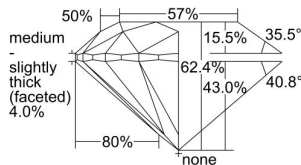

GIA®

FACSIMILE

GIA REPORT 6431063755

Verify this report at GIA.edu

GIA NATURAL DIAMOND DOSSIER®

April 26, 2022
GIA Report Number **6431063755**
Shape and Cutting Style ..... **Round Brilliant**
Measurements ..... **4.54 - 4.56 x 2.84 mm**

GRADING RESULTS

Carat Weight ..... **0.36 carat**
Color Grade ..... **D**
Clarity Grade **S12**
Cut Grade ..... **Excellent**

ADDITIONAL GRADING INFORMATION

Polish ..... **Excellent**
Symmetry ..... **Excellent**
Fluorescence ..... **None**
Clarity Characteristics ..... **Crystal**
Inscription(s): **GIA 6431063755**

PROPORTIONS

Profile to actual proportions

GRADING SCALES

GIA COLOR SCALE	GIA CLARITY SCALE	GIA CUT SCALE	
D	FLAWLESS	EXCELLENT	
E	INTERNALLY FLAWLESS		
F		VVS₁	VERY GOOD
G	VVS₂		
H	VS₁	GOOD	
I	VS₂		
J	S1₁	FAIR	
K	S1₂		
L	I₁	POOR	
M	I₂		
N	I₃		
O			
P			
Q			
R			
S			
T			
U			
V			
W			
X			
Y			
Z