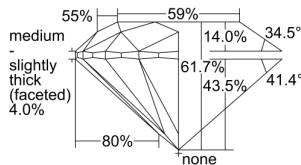

GIA®

FACSIMILE

GIA REPORT 7423384787

Verify this report at GIA.edu

GIA NATURAL DIAMOND DOSSIER®

February 16, 2022
GIA Report Number **7423384787**
Shape and Cutting Style ..... **Round Brilliant**
Measurements ..... **4.36 - 4.38 x 2.70 mm**

GRADING RESULTS

Carat Weight ..... **0.32 carat**
Color Grade ..... **F**
Clarity Grade **VS2**
Cut Grade ..... **Excellent**

ADDITIONAL GRADING INFORMATION

Polish ..... **Excellent**
Symmetry ..... **Excellent**
Fluorescence ..... **Faint**
Clarity Characteristics ..... **Cloud, Crystal**
Inscription(s): **GIA 7423384787**

PROPORTIONS

Profile to actual proportions