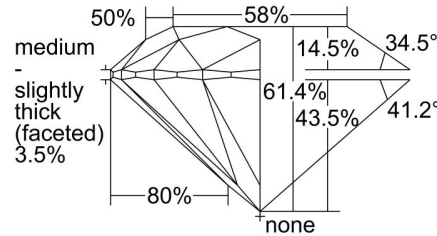

GIA NATURAL DIAMOND GRADING REPORT

July 25, 2023  
 GIA Report Number ..... 6233005956  
 Shape and Cutting Style ..... Round Brilliant  
 Measurements ..... 7.42 - 7.44 x 4.56 mm

GRADING RESULTS

Carat Weight ..... 1.54 carat  
 Color Grade ..... J  
 Clarity Grade ..... VS1  
 Cut Grade ..... Excellent

ADDITIONAL GRADING INFORMATION

Polish ..... Excellent  
 Symmetry ..... Excellent  
 Fluorescence ..... None  
 Inscription(s): GIA 6233005956

PROPORTIONS

Profile to actual proportions

CLARITY CHARACTERISTICS

KEY TO SYMBOLS\*

- \ Needle
- o Crystal

\* Red symbols denote internal characteristics (inclusions). Green or black symbols denote external characteristics (blemishes). Diagram is an approximate representation of the diamond, and symbols shown indicate type, position, and approximate size of clarity characteristics. All clarity characteristics may not be shown. Details of finish are not shown.