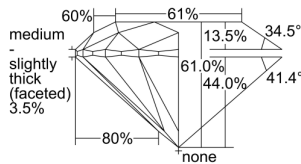

GIA®

FACSIMILE

GIA REPORT 3375640123

Verify this report at GIA.edu

GIA NATURAL DIAMOND DOSSIER®

February 16, 2021
GIA Report Number 3375640123
Shape and Cutting Style ..... Round Brilliant
Measurements ..... 4.51 - 4.53 x 2.76 mm

GRADING RESULTS

Carat Weight ..... 0.34 carat
Color Grade ..... F
Clarity Grade SI2
Cut Grade ..... Excellent

ADDITIONAL GRADING INFORMATION

Polish ..... Excellent
Symmetry ..... Excellent
Fluorescence ..... Faint
Clarity Characteristics ..... Cloud
Inscription(s): GIA 3375640123

PROPORTIONS

Profile to actual proportions

GRADING SCALES

GIA COLOR SCALE	GIA CLARITY SCALE	GIA CUT SCALE	
D	FLAWLESS	EXCELLENT	
E	INTERNALLY FLAWLESS		
F		VVS₁	VERY GOOD
G	VVS₂		
H	VS₁	GOOD	
I	VS₂		
J	SI₁	FAIR	
K	SI₂		
L	I₁	POOR	
M	I₂		
N	I₃		
O			
P			
Q			
R			
S			
T			
U			
V			
W			
X			
Y			
Z