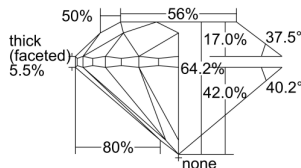

GIA®

FACSIMILE

GIA REPORT 6224538496

Verify this report at GIA.edu

GIA NATURAL DIAMOND DOSSIER®

August 03, 2022
GIA Report Number 6224538496
Shape and Cutting Style ..... Round Brilliant
Measurements ..... 6.04 - 6.08 x 3.89 mm

GRADING RESULTS

Carat Weight ..... 0.91 carat
Color Grade ..... H
Clarity Grade S11
Cut Grade ..... Very Good

ADDITIONAL GRADING INFORMATION

Polish ..... Excellent
Symmetry ..... Excellent
Fluorescence ..... None
Clarity Characteristics ..... Crystal, Cloud
Inscription(s): GIA 6224538496

PROPORTIONS

Profile to actual proportions

GRADING SCALES

GIA COLOR SCALE

COLORESS	D
	E
	F
	G
	H
	I
	J
NEAR COLORESS	K
	L
FAINT	M
	N
	O
	P
VERY LIGHT	R
	S
	T
	U
	V
	W
	X
	Y
LIGHT	Z

GIA CLARITY SCALE

FLAWLESS	VERY VERY SLIGHTLY INCLUDED	VVS₁	
			VVS₂
INTERNALLY FLAWLESS	VERY SLIGHTLY INCLUDED	VS₁	
		VS₂	
SLIGHTLY INCLUDED	SLIGHTLY INCLUDED	S1₁	
		S1₂	
INCLUDED	INCLUDED	I₁	
		I₂	
		I₃	

GIA CUT SCALE

EXCELLENT
VERY GOOD
GOOD
FAIR
POOR