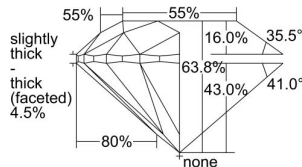

GIA®

FACSIMILE

GIA REPORT

7428169984

Verify this report at GIA.edu

GIA NATURAL DIAMOND DOSSIER®

February 01, 2022

GIA Report Number **7428169984**

Shape and Cutting Style ..... **Round Brilliant**

Measurements ..... **5.30 - 5.33 x 3.39 mm**

GRADING RESULTS

Carat Weight ..... **0.60 carat**

Color Grade ..... **L**

Clarity Grade **VS1**

Cut Grade ..... **Very Good**

ADDITIONAL GRADING INFORMATION

Polish ..... **Excellent**

Symmetry ..... **Excellent**

Fluorescence ..... **None**

Clarity Characteristics..... **Feather, Pinpoint**

Inscription(s): **GIA 7428169984**

PROPORTIONS

Profile to actual proportions

GRADING SCALES

GIA
COLOR
SCALE

COLORLESS	D
	E
	F
	G
	H
	I
	J
NEAR COLORLESS	K
	L
FAIN	M
	N
	O
	P
VERY LIGHT	Q
	R
	S
	T
	U
	V
LIGHT	W
	X
	Y
	Z

GIA
CLARITY
SCALE

VERY VERY SLIGHTLY INCLUDED	FLAWLESS
	INTERNALLY FLAWLESS
VERY SLIGHTLY INCLUDED	VVS₁
	VVS₂
SLIGHTLY INCLUDED	VS₁
	VS₂
INCLUDED	SI₁
	SI₂
	I₁
	I₂
	I₃

GIA
CUT
SCALE

EXCELLENT
VERY GOOD
GOOD
FAIR
POOR