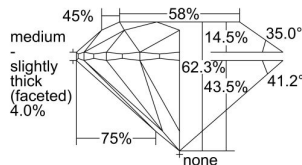

GIA®

FACSIMILE

GIA REPORT

7443603855

Verify this report at GIA.edu

GIA NATURAL DIAMOND DOSSIER®

September 08, 2022
GIA Report Number **7443603855**
Shape and Cutting Style ..... **Round Brilliant**
Measurements ..... **5.09 - 5.11 x 3.18 mm**

GRADING RESULTS

Carat Weight ..... **0.51 carat**
Color Grade ..... **I**
Clarity Grade **VS2**
Cut Grade ..... **Excellent**

ADDITIONAL GRADING INFORMATION

Polish ..... **Excellent**
Symmetry ..... **Excellent**
Fluorescence ..... **None**
Clarity Characteristics ..... **Cloud, Crystal**
Inscription(s): **GIA 7443603855**

PROPORTIONS

Profile to actual proportions

GRADING SCALES

GIA COLOR SCALE	GIA CLARITY SCALE	GIA CUT SCALE	
D	FLAWLESS	EXCELLENT	
E	INTERNALLY FLAWLESS		
F		VVS₁	VERY GOOD
G	VVS₂		
H	VS₁	GOOD	
I	VS₂		
J	SI₁	FAIR	
K	SI₂		
L	I₁	POOR	
M	I₂		
N	I₃		
O			
P			
Q			
R			
S			
T			
U			
V			
W			
X			
Y			
Z