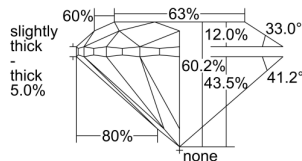

GIA®

FACSIMILE

GIA REPORT

5423165241

Verify this report at GIA.edu

GIA NATURAL DIAMOND DOSSIER®

February 01, 2022

GIA Report Number 5423165241

Shape and Cutting Style ..... Round Brilliant

Measurements ..... 5.09 - 5.10 x 3.06 mm

GRADING RESULTS

Carat Weight ..... 0.50 carat

Color Grade ..... F

Clarity Grade VS2

Cut Grade ..... Very Good

ADDITIONAL GRADING INFORMATION

Polish ..... Very Good

Symmetry ..... Very Good

Fluorescence ..... None

Clarity Characteristics..... Cloud, Indented Natural

Inspection(s): GIA 5423165241

PROPORTIONS

Profile to actual proportions

GRADING SCALES

GIA COLOR SCALE

COLOURESS	D
	E
	F
	G
	H
	I
	J
NEAR COLOURESS	K
	L
FADING	M
	N
	O
	P
	Q
VERY LIGHT	R
	S
	T
	U
	V
	W
	X
	Y
LIGHT	Z

GIA CLARITY SCALE

VERY VERY SLIGHTLY INCLUDED	FLAWLESS
	INTERNALLY FLAWLESS
VERY SLIGHTLY INCLUDED	VVS₁
	VVS₂
SLIGHTLY INCLUDED	VS₁
	VS₂
INCLUDED	SI₁
	SI₂
	I₁
	I₂
	I₃

GIA CUT SCALE

EXCELLENT
VERY GOOD
GOOD
FAIR
POOR