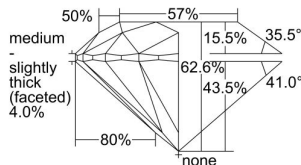

GIA®

FACSIMILE

GIA REPORT 2317611041

Verify this report at GIA.edu

GIA NATURAL DIAMOND DOSSIER®

January 10, 2019
GIA Report Number 2317611041
Shape and Cutting Style ..... Round Brilliant
Measurements ..... 4.83 - 4.85 x 3.03 mm

GRADING RESULTS

Carat Weight ..... 0.44 carat
Color Grade ..... F
Clarity Grade VS2
Cut Grade ..... Excellent

ADDITIONAL GRADING INFORMATION

Polish ..... Excellent
Symmetry ..... Excellent
Fluorescence ..... None
Clarity Characteristics ..... Cloud, Crystal
Inscription(s): GIA 2317611041

PROPORTIONS

Profile to actual proportions