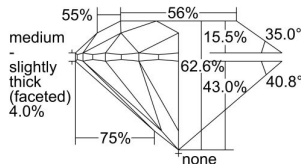

GIA®

FACSIMILE

GIA REPORT 3375584957

Verify this report at GIA.edu

GIA NATURAL DIAMOND DOSSIER®

February 09, 2021
GIA Report Number 3375584957
Shape and Cutting Style ..... Round Brilliant
Measurements ..... 4.72 - 4.74 x 2.97 mm

GRADING RESULTS

Carat Weight ..... 0.41 carat
Color Grade ..... J
Clarity Grade VS2
Cut Grade ..... Excellent

ADDITIONAL GRADING INFORMATION

Polish ..... Excellent
Symmetry ..... Excellent
Fluorescence ..... None
Clarity Characteristics ..... Crystal
Inscription(s): GIA 3375584957

PROPORTIONS

Profile to actual proportions

GRADING SCALES

GIA COLOR SCALE

COLOREDNESS	D
	E
	F
	G
	H
	I
	J
NEAR COLORLESS	K
	L
Faint	M
	N
	O
	P
Very Light	Q
	R
	S
	T
	U
	V
Light	W
	X
	Y
	Z

GIA CLARITY SCALE

VERY VERY SLIGHTLY INCLUDED	FLAWLESS
	INTERNALLY FLAWLESS
VERY SLIGHTLY INCLUDED	VVS₁
	VVS₂
SLIGHTLY INCLUDED	VS₁
	VS₂
INCLUDED	SI₁
	SI₂
INCLUDED	I₁
	I₂
	I₃

GIA CUT SCALE

EXCELLENT
VERY GOOD
GOOD
FAIR
POOR