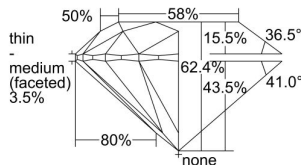

GIA®

FACSIMILE

GIA REPORT 6445979092

Verify this report at GIA.edu

GIA NATURAL DIAMOND DOSSIER®

October 18, 2022
GIA Report Number **6445979092**
Shape and Cutting Style ..... **Round Brilliant**
Measurements ..... **4.75 - 4.78 x 2.97 mm**

GRADING RESULTS

Carat Weight ..... **0.41 carat**
Color Grade ..... **H**
Clarity Grade **VS1**
Cut Grade ..... **Excellent**

ADDITIONAL GRADING INFORMATION

Polish ..... **Excellent**
Symmetry ..... **Excellent**
Fluorescence ..... **None**
Clarity Characteristics..... **Crystal, Cloud, Pinpoint**
Inscription(s): **GIA 6445979092**

PROPORTIONS

Profile to actual proportions