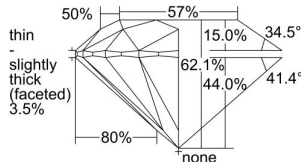

GIA®

FACSIMILE

GIA REPORT 5443979122

Verify this report at GIA.edu

GIA NATURAL DIAMOND DOSSIER®

October 15, 2022
GIA Report Number 5443979122
Shape and Cutting Style ..... Round Brilliant
Measurements ..... 4.72 - 4.75 x 2.94 mm

GRADING RESULTS

Carat Weight ..... 0.40 carat
Color Grade ..... J
Clarity Grade VS1
Cut Grade ..... Excellent

ADDITIONAL GRADING INFORMATION

Polish ..... Excellent
Symmetry ..... Excellent
Fluorescence ..... Faint
Clarity Characteristics ..... Crystal, Needle
Inscription(s): GIA 5443979122

PROPORTIONS

Profile to actual proportions