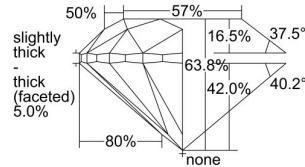

GIA®

FACSIMILE

GIA REPORT 5296857354

Verify this report at GIA.edu

GIA NATURAL DIAMOND DOSSIER®

July 23, 2018
GIA Report Number 5296857354
Shape and Cutting Style ..... Round Brilliant
Measurements ..... 4.62 - 4.65 x 2.96 mm

GRADING RESULTS

Carat Weight ..... 0.40 carat
Color Grade ..... H
Clarity Grade SI2
Cut Grade ..... Very Good

ADDITIONAL GRADING INFORMATION

Polish ..... Excellent
Symmetry ..... Excellent
Fluorescence ..... None
Clarity Characteristics ..... Crystal
Inscription(s): GIA 5296857354

PROPORTIONS

Profile to actual proportions

GRADING SCALES

GIA COLOR SCALE	GIA CLARITY SCALE	GIA CUT SCALE	
D	FLAWLESS	EXCELLENT	
E	INTERNALLY FLAWLESS		
F		VVS₁	VERY GOOD
G	VVS₂		
H	VS₁	GOOD	
I	VS₂		
J	SI₁	FAIR	
K	SI₂		
L	I₁	POOR	
M	I₂		
N	I₃		
O			
P			
Q			
R			
S			
T			
U			
V			
W			
X			
Y			
Z