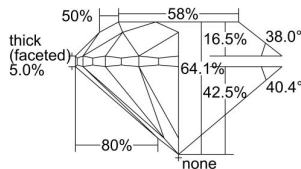

GIA®

FACSIMILE

GIA REPORT 7446045739

Verify this report at GIA.edu

GIA NATURAL DIAMOND DOSSIER®

July 16, 2022
GIA Report Number **7446045739**
Shape and Cutting Style ..... **Round Brilliant**
Measurements ..... **6.01 - 6.03 x 3.86 mm**

GRADING RESULTS

Carat Weight ..... **0.90 carat**
Color Grade ..... **H**
Clarity Grade **S12**
Cut Grade ..... **Very Good**

ADDITIONAL GRADING INFORMATION

Polish ..... **Excellent**
Symmetry ..... **Excellent**
Fluorescence ..... **None**
Clarity Characteristics..... **Crystal, Cloud**
Inscription(s): **GIA 7446045739**

PROPORTIONS

Profile to actual proportions

GRADING SCALES

GIA COLOR SCALE	GIA CLARITY SCALE	GIA CUT SCALE	
D	FLAWLESS	EXCELLENT	
E	INTERNALLY FLAWLESS		
F		VVS₁	VERY GOOD
G	VVS₂		
H	VS₁	GOOD	
I	VS₂		
J	S1₁	FAIR	
K	S1₂		
L	I₁	POOR	
M	I₂		
N	I₃		
O			
P			
Q			
R			
S			
T			
U			
V			
W			
X			
Y			
Z