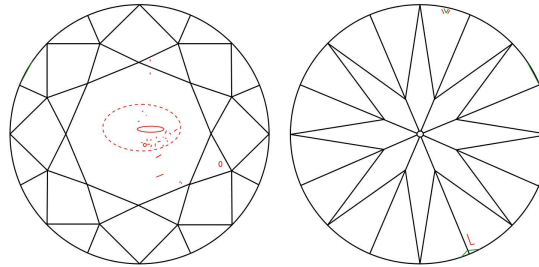

GIA NATURAL DIAMOND GRADING REPORT

October 06, 2022  
 GIA Report Number ..... 2448843574  
 Shape and Cutting Style ..... Round Brilliant  
 Measurements ..... 6.33 - 6.37 x 4.01 mm

GRADING RESULTS

Carat Weight ..... 1.00 carat  
 Color Grade ..... F  
 Clarity Grade ..... SI2  
 Cut Grade ..... Excellent

PROPORTIONS

Profile to actual proportions

CLARITY CHARACTERISTICS

KEY TO SYMBOLS\*

- Crystal
- ◌ Cloud
- ~ Feather
- ∖ Needle
- ◌ Indented Natural
- ◌ Natural

\* Red symbols denote internal characteristics (inclusions). Green or black symbols denote external characteristics (blemishes). Diagram is an approximate representation of the diamond, and symbols shown indicate type, position, and approximate size of clarity characteristics. All clarity characteristics may not be shown. Details of finish are not shown.