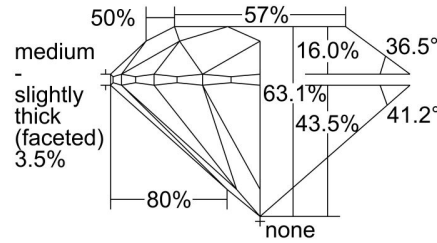

GIA NATURAL DIAMOND GRADING REPORT

October 06, 2022  
 GIA Report Number ..... 2448843574  
 Shape and Cutting Style ..... Round Brilliant  
 Measurements ..... 6.33 - 6.37 x 4.01 mm

GRADING RESULTS

Carat Weight ..... 1.00 carat  
 Color Grade ..... F  
 Clarity Grade ..... SI2  
 Cut Grade ..... Excellent

PROPORTIONS

Profile to actual proportions

CLARITY CHARACTERISTICS

KEY TO SYMBOLS\*

- Crystal
- ◌ Cloud
- ~ Feather
- ∖ Needle
- ◌ Indented Natural
- ◌ Natural

\* Red symbols denote internal characteristics (inclusions). Green or black symbols denote external characteristics (blemishes). Diagram is an approximate representation of the diamond, and symbols shown indicate type, position, and approximate size of clarity characteristics. All clarity characteristics may not be shown. Details of finish are not shown.