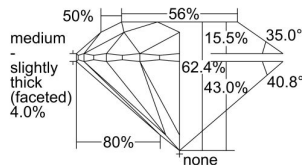

GIA®

FACSIMILE

GIA REPORT

7428451836

Verify this report at GIA.edu

GIA NATURAL DIAMOND DOSSIER®

February 22, 2022

GIA Report Number **7428451836**

Shape and Cutting Style ..... **Round Brilliant**

Measurements ..... **4.73 - 4.77 x 2.96 mm**

GRADING RESULTS

Carat Weight ..... **0.41 carat**

Color Grade ..... **F**

Clarity Grade **S12**

Cut Grade ..... **Excellent**

ADDITIONAL GRADING INFORMATION

Polish ..... **Excellent**

Symmetry ..... **Excellent**

Fluorescence ..... **None**

Clarity Characteristics..... **Cloud**

Inscription(s): **GIA 7428451836**

PROPORTIONS

Profile to actual proportions

GRADING SCALES

GIA COLOR SCALE

COLOREDNESS	D
	E
	F
	G
	H
	I
	J
NEAR COLORLESS	K
	L
Faint	M
	N
	O
	P
Very Light	R
	S
	T
	U
	V
Light	W
	X
	Y
	Z

GIA CLARITY SCALE

VERY VERY SLIGHTLY INCLUDED	FLAWLESS
	INTERNALLY FLAWLESS
VERY SLIGHTLY INCLUDED	VVS₁
	VVS₂
SLIGHTLY INCLUDED	VS₁
	VS₂
INCLUDED	I₁
	I₂
	I₃

GIA CUT SCALE

EXCELLENT
VERY GOOD
GOOD
FAIR
POOR