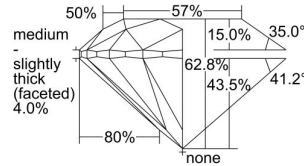

GIA®

FACSIMILE

GIA REPORT 6385764083

Verify this report at GIA.edu

GIA NATURAL DIAMOND DOSSIER®

May 20, 2021
GIA Report Number **6385764083**
Shape and Cutting Style ..... **Round Brilliant**
Measurements ..... **4.57 - 4.60 x 2.88 mm**

GRADING RESULTS

Carat Weight ..... **0.37 carat**
Color Grade ..... **K**
Clarity Grade **SI2**
Cut Grade ..... **Excellent**

ADDITIONAL GRADING INFORMATION

Polish ..... **Excellent**
Symmetry ..... **Excellent**
Fluorescence ..... **Faint**
Clarity Characteristics ..... **Crystal, Cloud**
Inscription(s): **GIA 6385764083**

PROPORTIONS

Profile to actual proportions

GRADING SCALES

GIA COLOR SCALE	GIA CLARITY SCALE	GIA CUT SCALE	
D	FLAWLESS	EXCELLENT	
E	INTERNALLY FLAWLESS		
F		VVS₁	VERY GOOD
G	VVS₂		
H	VS₁	GOOD	
I	VS₂		
J	SI₁	FAIR	
K	SI₂		
L	I₁	POOR	
M	I₂		
N	I₃		
O			
P			
Q			
R			
S			
T			
U			
V			
W			
X			
Y			
Z