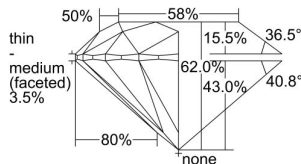

GIA®

FACSIMILE

GIA REPORT 6452273337

Verify this report at GIA.edu

GIA NATURAL DIAMOND DOSSIER®

November 28, 2022
GIA Report Number 6452273337
Shape and Cutting Style ..... Round Brilliant
Measurements ..... 4.70 - 4.72 x 2.92 mm

GRADING RESULTS

Carat Weight ..... 0.40 carat
Color Grade ..... F
Clarity Grade VS2
Cut Grade ..... Excellent

ADDITIONAL GRADING INFORMATION

Polish ..... Excellent
Symmetry ..... Excellent
Fluorescence ..... None
Clarity Characteristics ..... Crystal, Cloud
Inscription(s): GIA 6452273337

PROPORTIONS

Profile to actual proportions

GRADING SCALES

GIA COLOR SCALE	GIA CLARITY SCALE	GIA CUT SCALE	
COLORESS	FLAWLESS	EXCELLENT	
D	INTERNALLY FLAWLESS		
E	VERY VERY SLIGHTLY INCLUDED	VERY GOOD	
F			VVS₁
G			VVS₂
H			VS₁
I	VERY SLIGHTLY INCLUDED	GOOD	
J			VS₂
K			SI₁
L	SLIGHTLY INCLUDED	FAIR	
M			SI₂
N	INCLUDED	POOR	
O			I₁
P			I₂
Q	I₃		
R			
S			
T			
U			
V			
W			
X			
Y			
Z