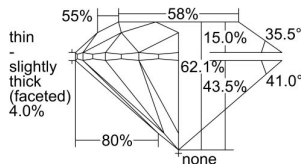

GIA®

FACSIMILE

GIA REPORT 7412657386

Verify this report at GIA.edu

GIA NATURAL DIAMOND DOSSIER®

December 14, 2021
GIA Report Number 7412657386
Shape and Cutting Style ..... Round Brilliant
Measurements ..... 5.37 - 5.41 x 3.35 mm

GRADING RESULTS

Carat Weight ..... 0.60 carat
Color Grade ..... F
Clarity Grade VS2
Cut Grade ..... Excellent

ADDITIONAL GRADING INFORMATION

Polish ..... Excellent
Symmetry ..... Very Good
Fluorescence ..... None
Clarity Characteristics ..... Crystal
Inscription(s): GIA 7412657386

PROPORTIONS

GRADING SCALES

GIA COLOR SCALE	GIA CLARITY SCALE	GIA CUT SCALE	
D	FLAWLESS	EXCELLENT	
E	INTERNALLY FLAWLESS		
F		VVS₁	VERY GOOD
G	VVS₂		
H	VS₁	GOOD	
I	VS₂		
J	SI₁	FAIR	
K	SI₂		
L	I₁	POOR	
M	I₂		
N	I₃		
O			
P			
Q			
R			
S			
T			
U			
V			
W			
X			
Y			
Z