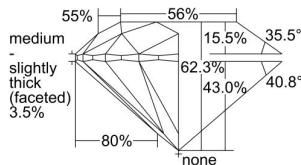

GIA®

FACSIMILE

GIA REPORT

7372914857

Verify this report at GIA.edu

GIA NATURAL DIAMOND DOSSIER®

March 08, 2021
GIA Report Number **7372914857**
Shape and Cutting Style ..... **Round Brilliant**
Measurements ..... **5.39 - 5.42 x 3.37 mm**

GRADING RESULTS

Carat Weight ..... **0.60 carat**
Color Grade ..... **F**
Clarity Grade **S11**
Cut Grade ..... **Excellent**

ADDITIONAL GRADING INFORMATION

Polish ..... **Excellent**
Symmetry ..... **Excellent**
Fluorescence ..... **None**
Clarity Characteristics ..... **Crystal**
Inscription(s): **GIA 7372914857**

PROPORTIONS

Profile to actual proportions

GRADING SCALES

GIA COLOR SCALE

COLOREDNESS	D
	E
	F
	G
	H
	I
	J
NEAR COLORLESS	K
	L
Faint	M
	N
	O
	P
Very Light	Q
	R
	S
	T
	U
	V
Light	W
	X
	Y
	Z

GIA CLARITY SCALE

VERY VERY SLIGHTLY INCLUDED	FLAWLESS
	INTERNALLY FLAWLESS
VERY SLIGHTLY INCLUDED	VVS₁
	VVS₂
SLIGHTLY INCLUDED	VS₁
	VS₂
INCLUDED	I₁
	I₂
	I₃

GIA CUT SCALE

EXCELLENT	VERY GOOD	GOOD	FAIR	POOR