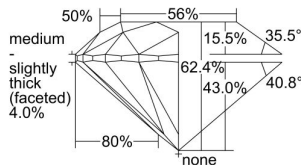

GIA®

FACSIMILE

GIA REPORT 2377798342

Verify this report at GIA.edu

GIA NATURAL DIAMOND DOSSIER®

March 02, 2021
GIA Report Number 2377798342
Shape and Cutting Style ..... Round Brilliant
Measurements ..... 5.37 - 5.41 x 3.36 mm

GRADING RESULTS

Carat Weight ..... 0.60 carat
Color Grade ..... F
Clarity Grade SI2
Cut Grade ..... Excellent

ADDITIONAL GRADING INFORMATION

Polish ..... Excellent
Symmetry ..... Excellent
Fluorescence ..... None
Clarity Characteristics ..... Cloud
Inscription(s): GIA 2377798342

PROPORTIONS

Profile to actual proportions

GRADING SCALES

GIA COLOR SCALE

COLOURESS	D
	E
	F
	G
	H
	I
	J
NEAR COLOURESS	K
	L
Faint	M
	N
	O
	P
Very Light	Q
	R
	S
	T
	U
	V
Light	W
	X
	Y
	Z

GIA CLARITY SCALE

VERY VERY SLIGHTLY INCLUDED	FLAWLESS
	INTERNALLY FLAWLESS
VERY SLIGHTLY INCLUDED	VVS₁
	VVS₂
SLIGHTLY INCLUDED	VS₁
	VS₂
INCLUDED	SI₁
	SI₂
	I₁
	I₂
	I₃

GIA CUT SCALE

EXCELLENT
VERY GOOD
GOOD
FAIR
POOR