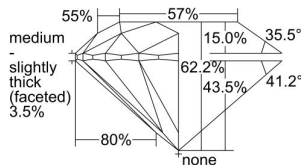

GIA®

FACSIMILE

GIA REPORT 6272466286

Verify this report at GIA.edu

GIA NATURAL DIAMOND DOSSIER®

January 22, 2018
GIA Report Number **6272466286**
Shape and Cutting Style ..... **Round Brilliant**
Measurements ..... **5.32 - 5.35 x 3.32 mm**

GRADING RESULTS

Carat Weight ..... **0.58 carat**
Color Grade ..... **F**
Clarity Grade **S12**
Cut Grade ..... **Excellent**

ADDITIONAL GRADING INFORMATION

Polish ..... **Excellent**
Symmetry ..... **Excellent**
Fluorescence ..... **Faint**
Clarity Characteristics ..... **Crystal, Cloud**
Inscription(s): GIA 6272466286

PROPORTIONS

Profile to actual proportions

GRADING SCALES

GIA COLOR SCALE	GIA CLARITY SCALE	GIA CUT SCALE	
D	FLAWLESS	EXCELLENT	
E	INTERNALLY FLAWLESS		
F		VVS₁	VERY GOOD
G	VVS₂		
H	VS₁	GOOD	
I	VS₂		
J	S1₁	FAIR	
K	S1₂		
L	I₁	POOR	
M	I₂		
N	I₃		
O			
P			
Q			
R			
S			
T			
U			
V			
W			
X			
Y			
Z