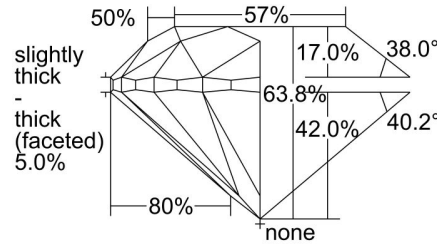

**GIA NATURAL DIAMOND GRADING REPORT**

January 31, 2022  
 GIA Report Number ..... 5221230440  
 Shape and Cutting Style ..... Round Brilliant  
 Measurements ..... 6.29 - 6.32 x 4.02 mm

**GRADING RESULTS**

Carat Weight ..... 1.02 carat  
 Color Grade ..... H  
 Clarity Grade ..... SI1  
 Cut Grade ..... Very Good

**ADDITIONAL GRADING INFORMATION**

Polish ..... Excellent  
 Symmetry ..... Very Good  
 Fluorescence ..... None  
 Inscription(s): GIA 5221230440

**Comments:** Additional clouds, pinpoints and surface graining are not shown.

**PROPORTIONS**

Profile to actual proportions

**CLARITY CHARACTERISTICS**

**KEY TO SYMBOLS\***

-  Feather
-  Twinning Wisp
-  Cloud
-  Crystal
-  Indented Natural
-  Natural

\* Red symbols denote internal characteristics (inclusions). Green or black symbols denote external characteristics (blemishes). Diagram is an approximate representation of the diamond, and symbols shown indicate type, position, and approximate size of clarity characteristics. All clarity characteristics may not be shown. Details of finish are not shown.