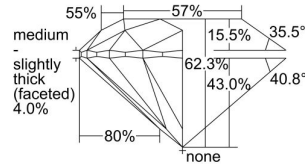

GIA®

FACSIMILE

GIA REPORT 6352755906

Verify this report at GIA.edu

GIA NATURAL DIAMOND DOSSIER®

August 13, 2020
GIA Report Number 6352755906
Shape and Cutting Style ..... Round Brilliant
Measurements ..... 5.76 - 5.81 x 3.61 mm

GRADING RESULTS

Carat Weight ..... 0.74 carat
Color Grade ..... G
Clarity Grade VVS1
Cut Grade ..... Excellent

ADDITIONAL GRADING INFORMATION

Polish ..... Excellent
Symmetry ..... Excellent
Fluorescence ..... None
Clarity Characteristics..... Cloud, Indented Natural, Feather
Inscription(s): GIA 6352755906, ♦ 592562

PROPORTIONS

Profile to actual proportions

GRADING SCALES

GIA COLOR SCALE	GIA CLARITY SCALE	GIA CUT SCALE	
D	FLAWLESS	EXCELLENT	
E	INTERNALLY FLAWLESS		
F		VVS₁	VERY GOOD
G	VVS₂		
H	VS₁	GOOD	
I	VS₂		
J	SI₁	FAIR	
K	SI₂		
L	I₁	POOR	
M			
N			
O	I₂		
P			
Q			
R	I₃		
S			
T			
U			
V			
W			
X			
Y			
Z