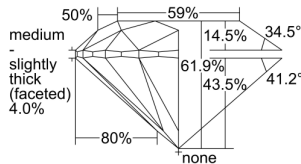

GIA®

FACSIMILE

GIA NATURAL DIAMOND DOSSIER®

August 18, 2021
GIA Report Number 7392922056
Shape and Cutting Style ..... Round Brilliant
Measurements ..... 4.38 - 4.41 x 2.72 mm

GRADING RESULTS

Carat Weight ..... 0.32 carat
Color Grade ..... K, Faint Brown
Clarity Grade VS2
Cut Grade ..... Excellent

ADDITIONAL GRADING INFORMATION

Polish ..... Excellent
Symmetry ..... Excellent
Fluorescence ..... Faint
Clarity Characteristics ..... Crystal
Inscription(s): GIA 7392922056

GIA REPORT 7392922056

Verify this report at GIA.edu

PROPORTIONS

Profile to actual proportions

GRADING SCALES

GIA COLOR SCALE	GIA CLARITY SCALE	GIA CUT SCALE	
D	FLAWLESS	EXCELLENT	
E	INTERNALLY FLAWLESS		
F		VVS₁	VERY GOOD
G	VVS₂		
H	VS₁	GOOD	
I	VS₂		
J	SI₁	FAIR	
K	SI₂		
L	I₁	POOR	
M	I₂		
N	I₃		
O			
P			
Q			
R			
S			
T			
U			
V			
W			
X			
Y			
Z