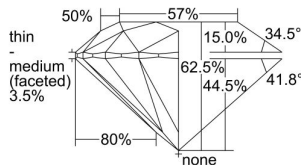

GIA®

FACSIMILE

GIA REPORT 7493596752

Verify this report at GIA.edu

GIA NATURAL DIAMOND DOSSIER®

June 07, 2024
GIA Report Number 7493596752
Shape and Cutting Style ..... Round Brilliant
Measurements ..... 4.38 - 4.40 x 2.75 mm

GRADING RESULTS

Carat Weight ..... 0.32 carat
Color Grade ..... E
Clarity Grade SI2
Cut Grade ..... Excellent

ADDITIONAL GRADING INFORMATION

Polish ..... Excellent
Symmetry ..... Excellent
Fluorescence ..... None
Clarity Characteristics..... Crystal, Cloud
Inscription(s): GIA 7493596752

PROPORTIONS

Profile to actual proportions