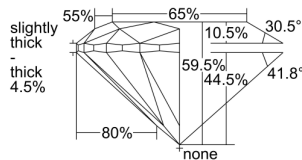

GIA®

FACSIMILE

GIA REPORT 6425276221

Verify this report at GIA.edu

GIA NATURAL DIAMOND DOSSIER®

February 08, 2022
GIA Report Number **6425276221**
Shape and Cutting Style ..... **Round Brilliant**
Measurements ..... **4.34 - 4.35 x 2.58 mm**

GRADING RESULTS

Carat Weight ..... **0.30 carat**
Color Grade ..... **F**
Clarity Grade **VS2**
Cut Grade ..... **Very Good**

ADDITIONAL GRADING INFORMATION

Polish ..... **Excellent**
Symmetry ..... **Very Good**
Fluorescence ..... **None**
Clarity Characteristics..... **Cloud**
Inscription(s): **GIA 6425276221**

PROPORTIONS

Profile to actual proportions

GRADING SCALES

GIA COLOR SCALE	GIA CLARITY SCALE	GIA CUT SCALE	
D	FLAWLESS	EXCELLENT	
E	INTERNALLY FLAWLESS		
F		VVS₁	VERY GOOD
G	VVS₂		
H	VS₁	GOOD	
I	VS₂		
J	SI₁	FAIR	
K	SI₂		
L	I₁	POOR	
M			
N			
O	I₂		
P			
Q	I₃		
R			
S			
T			
U			
V			
W			
X			
Y			
Z