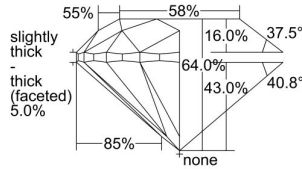

GIA®

FACSIMILE

GIA REPORT 1399021233

Verify this report at GIA.edu

GIA NATURAL DIAMOND DOSSIER®

June 10, 2021
GIA Report Number 1399021233
Shape and Cutting Style ..... Round Brilliant
Measurements ..... 4.62 - 4.64 x 2.97 mm

GRADING RESULTS

Carat Weight ..... 0.40 carat
Color Grade ..... H
Clarity Grade VS1
Cut Grade ..... Very Good

ADDITIONAL GRADING INFORMATION

Polish ..... Excellent
Symmetry ..... Very Good
Fluorescence ..... Faint
Clarity Characteristics..... Crystal, Pinpoint
Inscription(s): GIA 1399021233

PROPORTIONS

Profile to actual proportions

GRADING SCALES

GIA COLOR SCALE	GIA CLARITY SCALE	GIA CUT SCALE	
D	FLAWLESS	EXCELLENT	
E	INTERNALLY FLAWLESS		
F		VVS₁	VERY GOOD
G	VVS₂		
H	VS₁	GOOD	
I	VS₂		
J	SI₁	FAIR	
K	SI₂		
L	I₁	POOR	
M	I₂		
N	I₃		
O			
P			
Q			
R			
S			
T			
U			
V			
W			
X			
Y			
Z