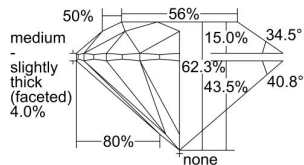

GIA®

FACSIMILE

GIA REPORT

5416523691

Verify this report at GIA.edu

GIA NATURAL DIAMOND DOSSIER®

December 02, 2021
GIA Report Number 5416523691
Shape and Cutting Style ..... Round Brilliant
Measurements ..... 5.25 - 5.28 x 3.28 mm

GRADING RESULTS

Carat Weight ..... 0.56 carat
Color Grade ..... G
Clarity Grade VS1
Cut Grade ..... Excellent

ADDITIONAL GRADING INFORMATION

Polish ..... Excellent
Symmetry ..... Excellent
Fluorescence ..... None
Clarity Characteristics ..... Crystal, Cloud, Pinpoint
Inscription(s): GIA 5416523691

PROPORTIONS

Profile to actual proportions